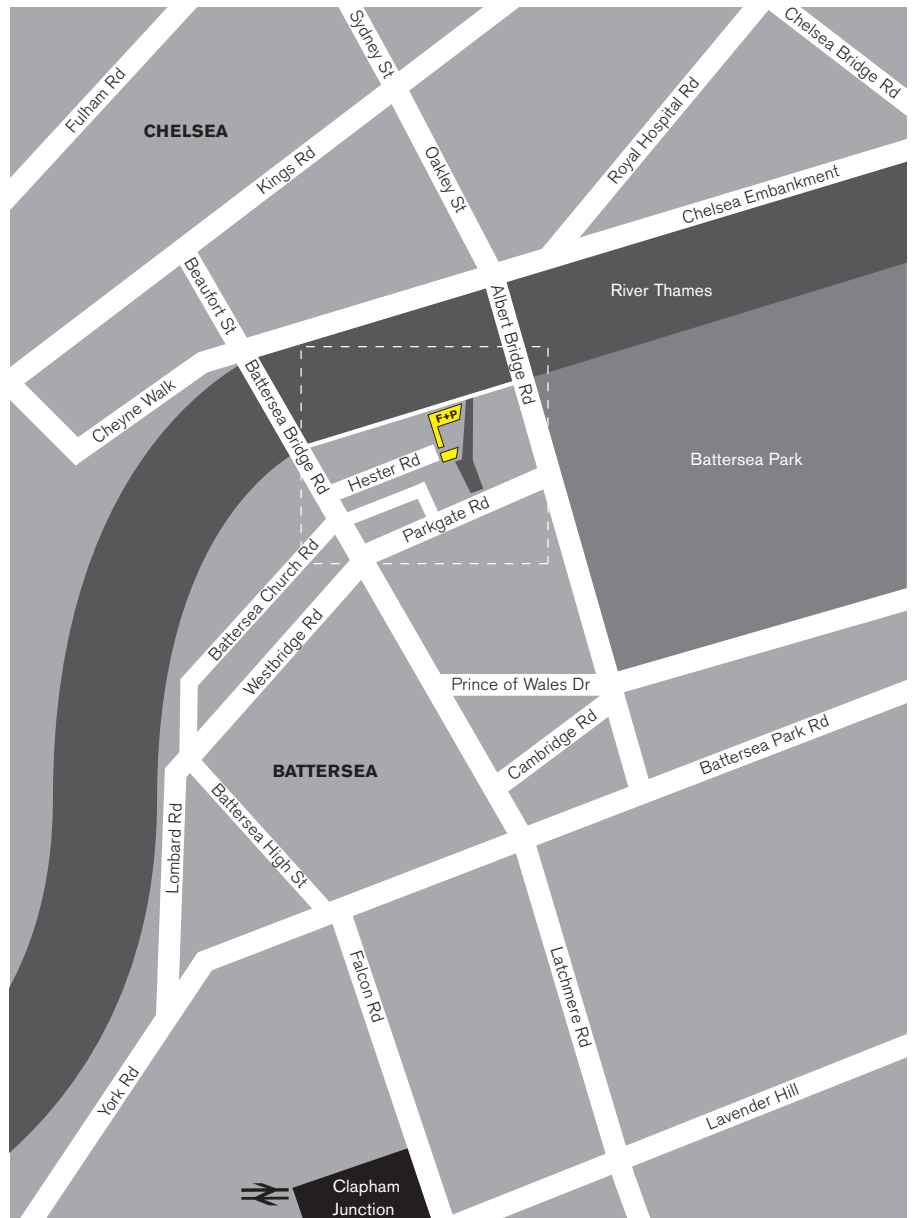

Foster + Partners

By Car

- Travelling from North London:
Cross the river at Battersea Bridge.
Turn left onto Hester Road
- Travelling from South London:
The last road on your right before
Battersea Bridge is Hester Road
(Pay and display parking is available in
surrounding streets)

By Public Transport

- Heathrow Airport: Take the Piccadilly underground line from the airport to South Kensington underground station. Follow the instructions below from South Kensington
- Gatwick Airport: Take the Gatwick Express train to Victoria Station. Follow the instructions below from Victoria
- Stansted Airport: Take the Stansted Express train to Liverpool Street Station then the Circle underground line to Victoria. Follow the instructions below
- Victoria Station: Take Bus No. 170 from Buckingham Palace Road to the bus stop just south of Battersea Bridge. Hester Road is the first road beyond the bridge
- South Kensington Underground Station: Take Bus No. 49 or 345 to the bus stop just south of Battersea Bridge. Hester Road is the first road beyond the bridge
- Sloane Square Underground Station: Take Bus No. 19 or 319 to the bus stop just south of Battersea Bridge. Hester Road is the first road beyond the bridge
- Clapham Junction Station: Take Bus No. 49, 170, 319 or 345 to the bus stop just south of Battersea Bridge. Hester Road is the last road on the right before the bridge