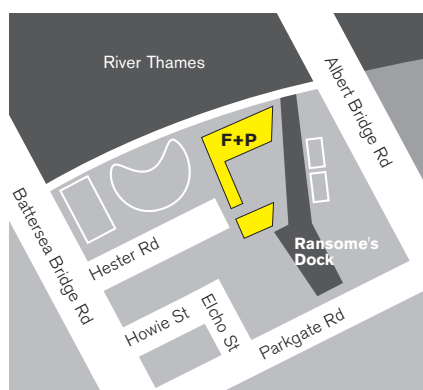

Foster + Partners

By Car

- Travelling from North London:
Cross the river at Battersea Bridge.
Turn left onto Hester Road
- Travelling from South London:
The last road on your right before
Battersea Bridge is Hester Road
(Pay and display parking is available in
surrounding streets)

By Public Transport

- Heathrow Airport: Take the Piccadilly underground line from the airport to South Kensington underground station. Follow the instructions below from South Kensington
- Gatwick Airport: Take the Gatwick Express train to Victoria Station. Follow the instructions below from Victoria
- Stansted Airport: Take the Stansted Express train to Liverpool Street Station then the Circle underground line to Victoria. Follow the instructions below
- Victoria Station: Take Bus No. 170 from Buckingham Palace Road to the bus stop just south of Battersea Bridge. Hester Road is the first road beyond the bridge
- South Kensington Underground Station: Take Bus No. 49 or 345 to the bus stop just south of Battersea Bridge. Hester Road is the first road beyond the bridge
- Sloane Square Underground Station: Take Bus No. 19 or 319 to the bus stop just south of Battersea Bridge. Hester Road is the first road beyond the bridge
- Clapham Junction Station: Take Bus No. 49, 170, 319 or 345 to the bus stop just south of Battersea Bridge. Hester Road is the last road on the right before the bridge